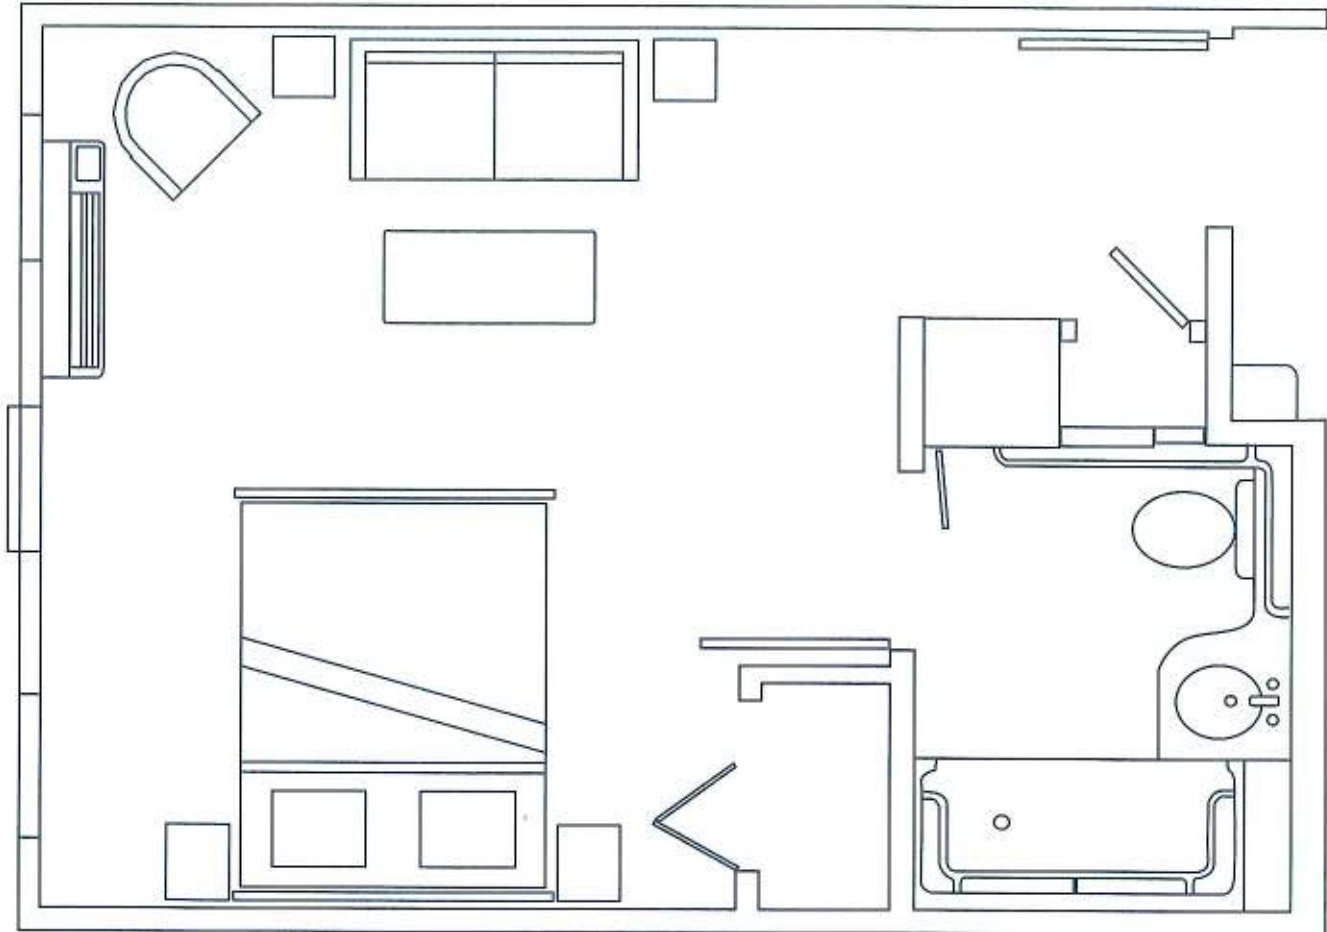

Arbor

307 Approx. Sq. Ft.

Esplanade Gardens

10790 Toepperwein Road • Converse, TX 78109

Phone 210-566-7600 • Fax 210-566-7605 • www.esplanadeseniorcampus.com • Facility ID# 030364