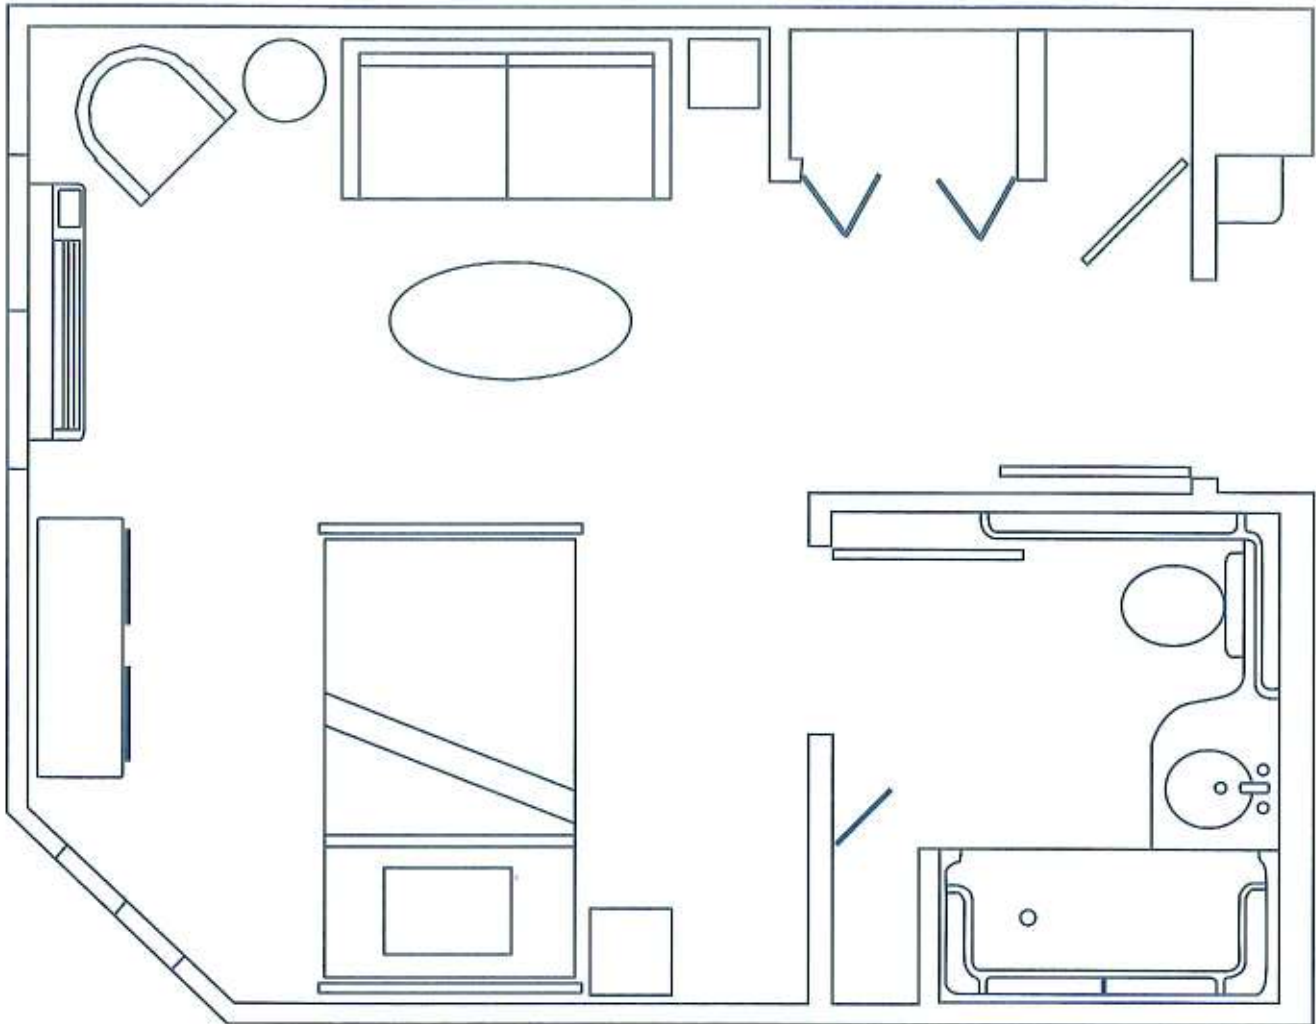

Delta

300 Approx. Sq. Ft.

Esplanade Gardens

10790 Toepperwein Road • Converse, TX 78109

Phone 210-566-7600 • Fax 210-566-7605 • www.esplanadeseniorcampus.com • Facility ID# 030364